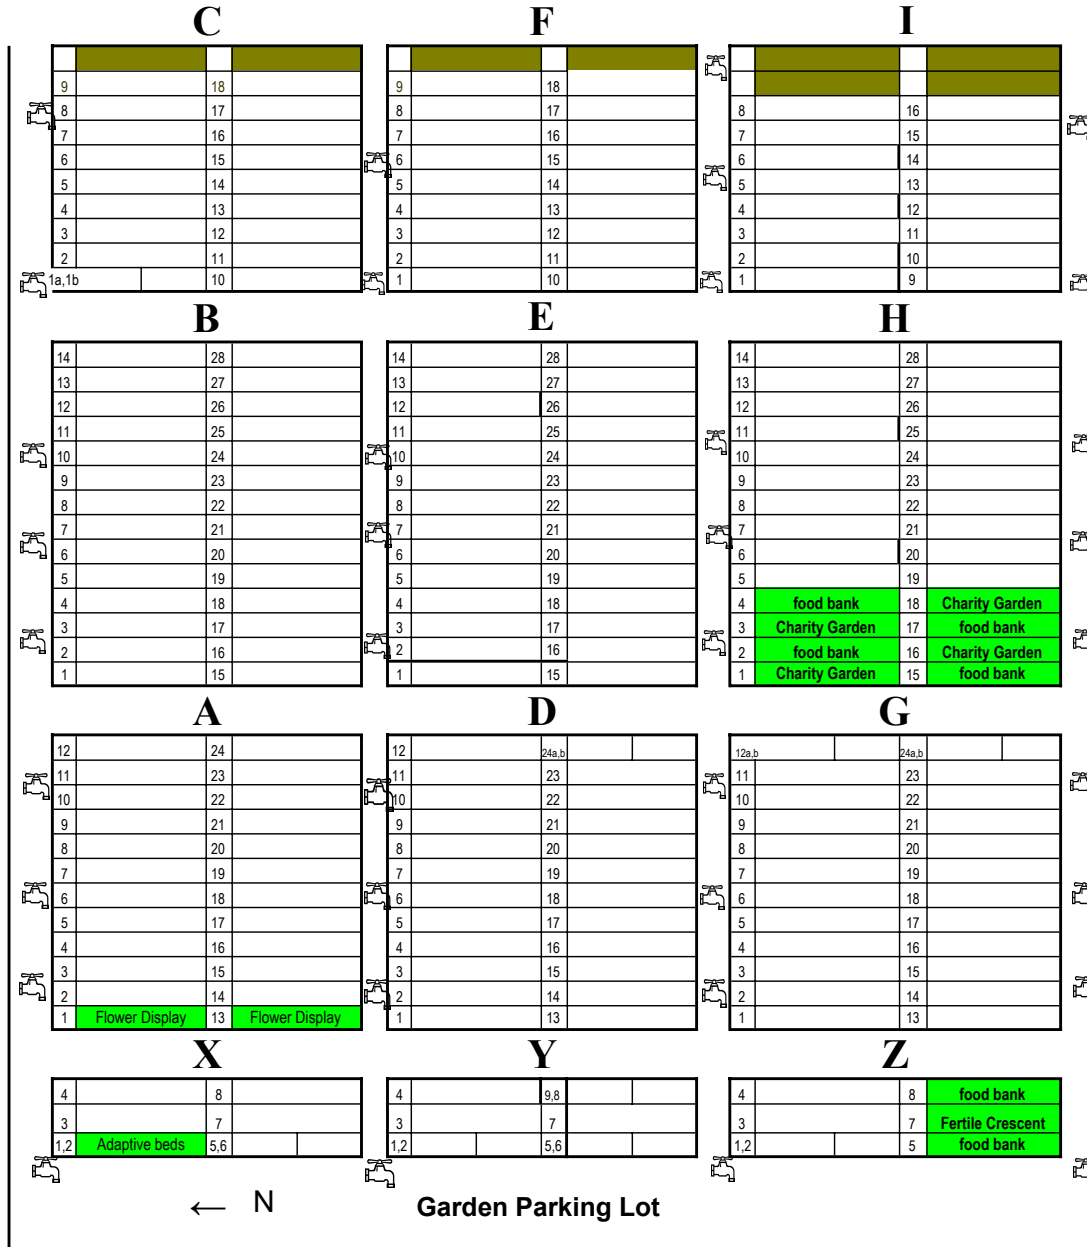

## Plot Assignments

 Denotes a Water Outlet

Dog Park Fence

← N

Garden Parking Lot